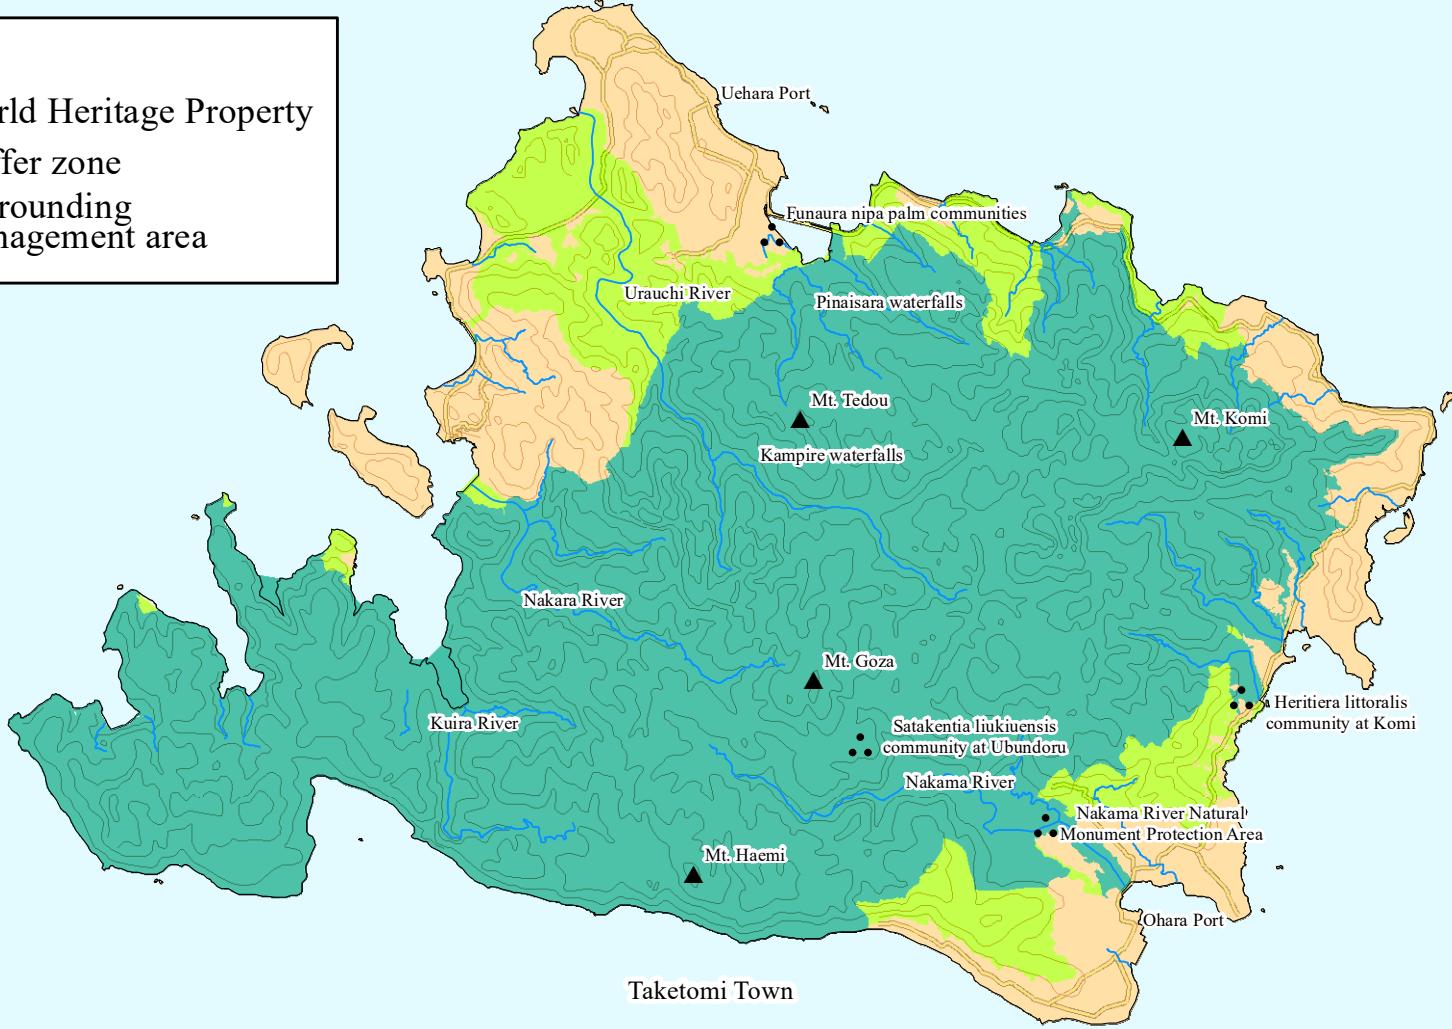

# Legend

- World Heritage Property
- Buffer zone
- Surrounding management area

Taketomi Town